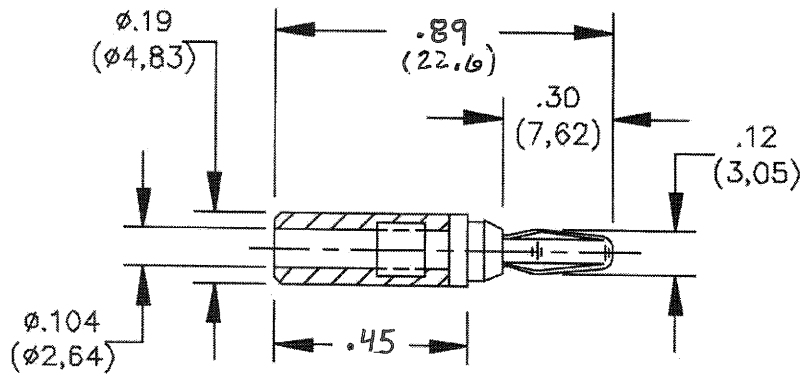

MUELLER®

MODEL: BU-P3690

Mini Banana Plug

MATERIALS:

Body – Nylon

Banana – Gold Plated Beryllium Copper

Standard Colors: -0 Black, -2 Red

For use with 20 and 22 AWG wire. Solder connection.

RATING:

5 Amps

Hands free testing to 1000 VDC max.

Temperature: -50°C to 105°C