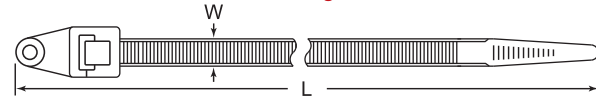

CTMT

Screw Mount Cable Tie

- Mountable with a single screw or bolt
- Eliminates the need for a separate tie holder

Fig. 1

Fig. 2

Material: UL94 V-2 Nylon 6/6 Color: Natural Standard Pack: 100 per bag					
Part No.	Screw Size	"L" Length	"W" Width	Max Bundle Ø	Min Loop Tensile Strength Lbs
CTMT001A	#4	4.0 (100)	.098 (2.5)	.98 (25)	18
CTMT002A	#8	6.0 (155)	.146 (3.7)	1.58 (40)	40
CTMT003A		8.0 (205)	.165 (4.2)	2.36 (60)	50
CTMT004A		11-7/8 (300)	.189 (4.8)	3.35 (85)	
CTMT005A		14-1/2 (370)	.189 (4.8)	4.02 (102)	
CTMT007A	1/4	11-7/8 (300)	.307 (7.8)	3.15 (80)	120
CTMT006A		15-3/4 (398)	.311 (7.9)	4.80 (122)	