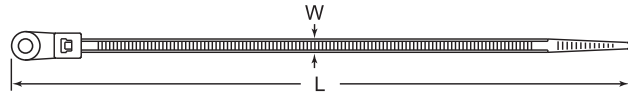

CTMT

Screw Mount Cable Tie

- Mountable with a single screw or bolt
- Eliminates the need for a separate tie holder

Fig. 1

Fig. 2

Material: UL94 V-2 Nylon 6/6 Color: Natural Standard Pack: 100 per bag					
Part No.	Screw Size	"L" Length	"W" Width	Max Bundle Ø	Min Loop Tensile Strength Lbs
CTMT001A	#4	4.0 (100)	.098 (2.5)	.98 (25)	18
CTMT002A	#8	6.0 (155)	.146 (3.7)	1.58 (40)	40
CTMT003A		8.0 (205)	.165 (4.2)	2.36 (60)	50
CTMT004A		11-7/8 (300)	.189 (4.8)	3.35 (85)	
CTMT005A		14-1/2 (370)	.189 (4.8)	4.02 (102)	
CTMT007A	1/4	11-7/8 (300)	.307 (7.8)	3.15 (80)	120
CTMT006A		15-3/4 (398)	.311 (7.9)	4.80 (122)	