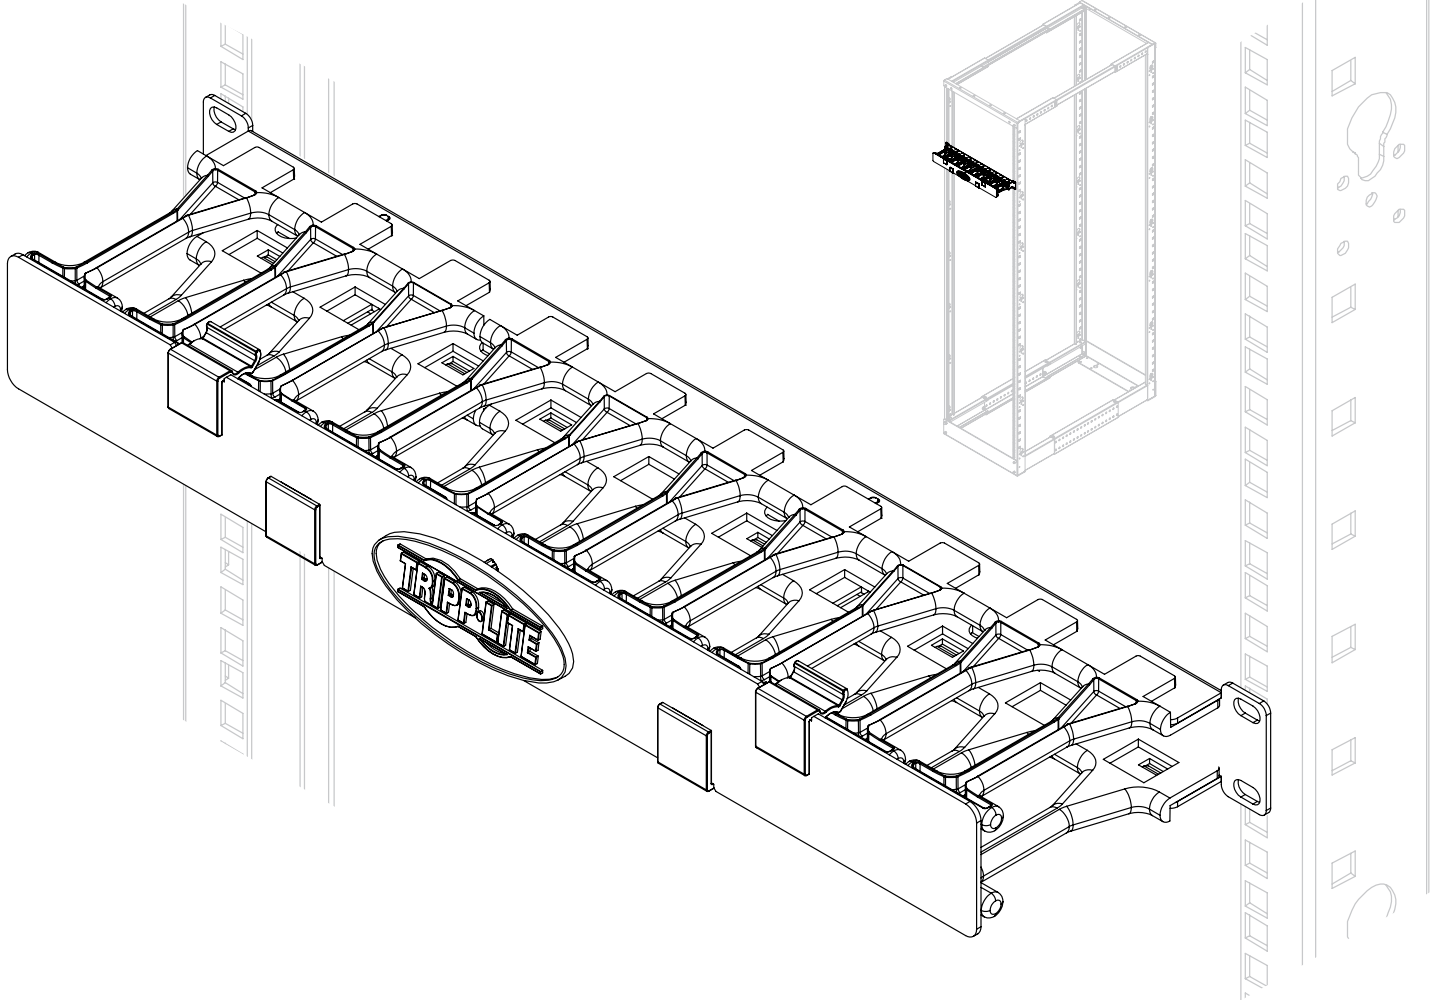

MODEL:

SRCABLEDUCT1UHD

1U High Capacity Horizontal Cable Manager

- SRCABLEDUCT1UHD organizes cables and helps eliminate cable stress. It is compatible with most standard 19" enclosures and open frame racks. Includes mounting hardware.

SEE NEXT PAGE FOR DETAILED UNIT MEASUREMENTS

Specifications

Model	SRCABLEDUCT1UHD
Material of Construction	Cold Rolled Steel
Unit Dimensions (H x W x D)	1.75 x 19 x 4.52 in (44.5 x 482.6 x 114.8 mm)
Shipping Dimensions (H x W x D)	2.6 x 19.75 x 5.75 in (66 x 501.7 x 146 mm)
Unit Weight	2.6 lb (1.18 kg)
Shipping Weight	2.9 lb (1.32 kg)
Certification	RoHS

www.tripplite.com

Dimensions: [mm] INCHES

Tripp Lite has a policy of continuous improvement. Specifications are subject to change without notice.