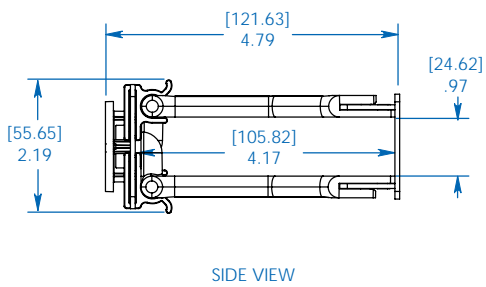

MODEL:
SRCABLEDUCT1UHD

1111 W. 35th Street
Chicago, IL 60609 USA
773.869.1234

www.tripplite.com

Dimensions: [mm] INCHES

Tripp Lite has a policy of continuous improvement. Specifications are subject to change without notice.