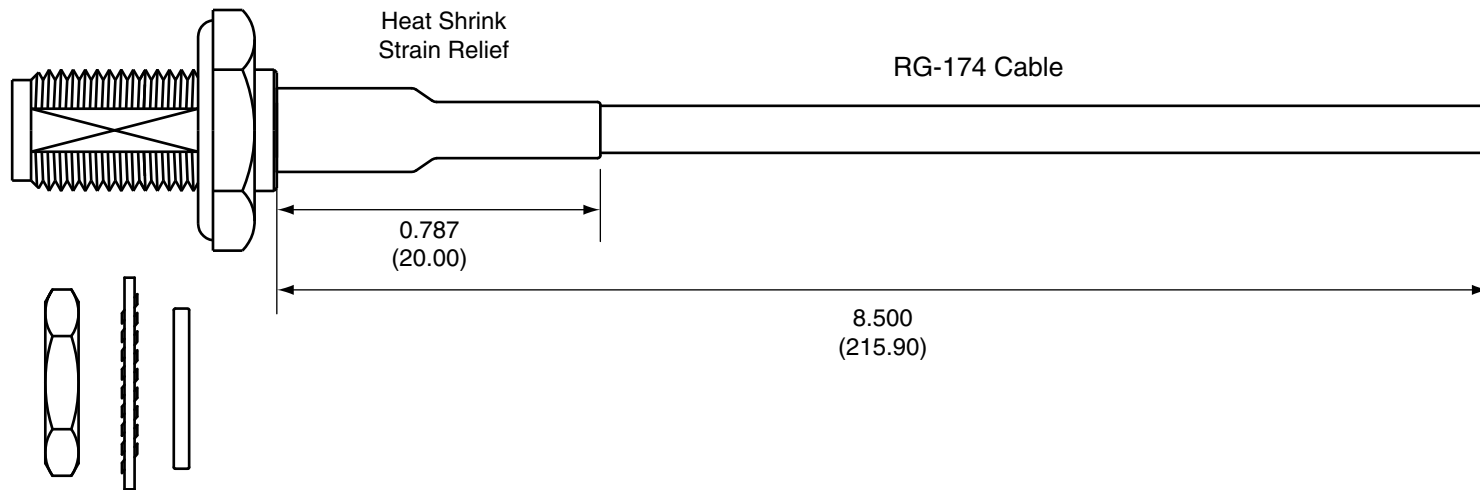

1		
Description	Finish	Part Number
Connector	Nickel	CONREVSMA014
Cable		RG-174/U
Heat Shrink Tube	Black	

Title RPSMA FEMALE BULKHEAD MOUNT  
WITH O-RING & 8.5" OF RG174 CABLE

CONNECTOR CITY  
159 ORT LANE  
MERLIN, OR 97532  
PH (541)-471-6256  
FAX (541)-471-6251

Part No. CONREVSMA014-C08.5

Revision: 1.0

Dimensions: INCHES (mm)

Date: 6/1/2006

Sheet 1 of 1

**CONNECTOR CITY**  
THE VALUE OF CONNECTIONS