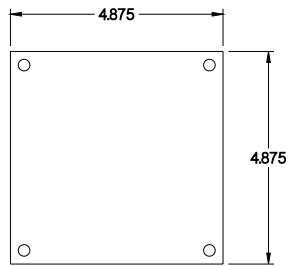

PART No. 1414SCE

for more information visit
www.hammfg.com

Data subject to change without notice

TOP VIEW

ISOMETRIC VIEW

BACK VIEW

LEFT SIDE VIEW

FRONT VIEW

RIGHT SIDE VIEW

INNER PANEL

BOTTOM VIEW