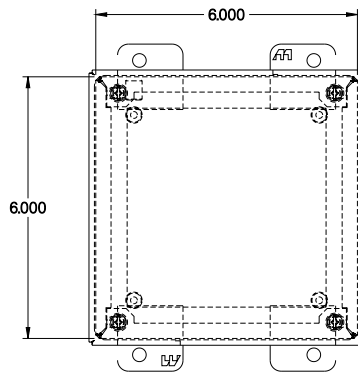

PART No. 1414SCE

for more information visit
www.hammfg.com

Data subject to change without notice

TOP VIEW

ISOMETRIC VIEW

BACK VIEW

LEFT SIDE VIEW

FRONT VIEW

RIGHT SIDE VIEW

INNER PANEL

BOTTOM VIEW